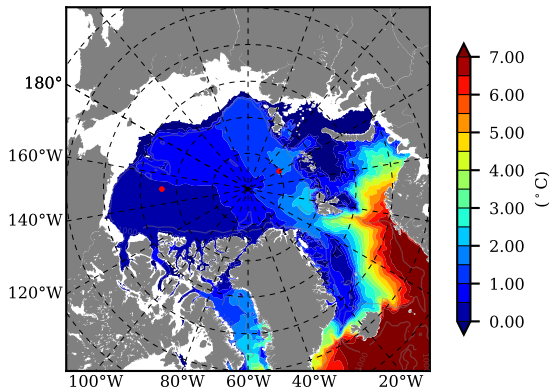

ILBOXE59 AW Max Temp over
1995

AW Max Temp from
PHC 3.0

ILBOXE59 AW Max Temp depth

AW Max Temp depth from
PHC 3.0