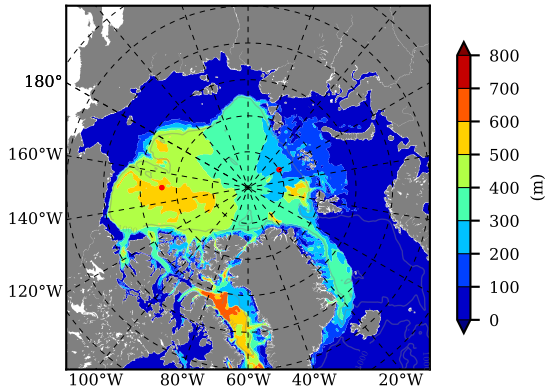

ILBOXE59 AW Max Temp over
1995

AW Max Temp from
PHC 3.0

ILBOXE59 AW Max Temp depth

AW Max Temp depth from
PHC 3.0