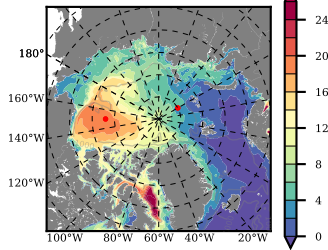

ILBOXE59 mean FWC (m) over 1995

Mean FWC (m) from BG Obs Sys. (Proshutinsky et al. GRL2018) over year 2003-2017

Mean FWC (m) from Init State

ILBOXE59 mean SSH anomaly

Mean DOT from Armitage et al. 2017 2003-2014