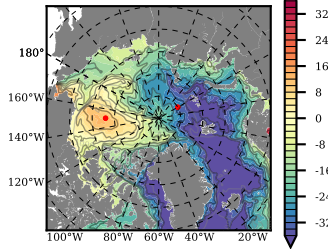

ILBOXE59 mean FWC (m) over 1995

Mean FWC (m) from BG Obs Sys. (Proshutinsky et al. GRL2018) over year 2003-2017

Mean FWC (m) from Init State

ILBOXE59 mean SSH anomaly

Mean DOT from Armitage et al. 2017 2003-2014