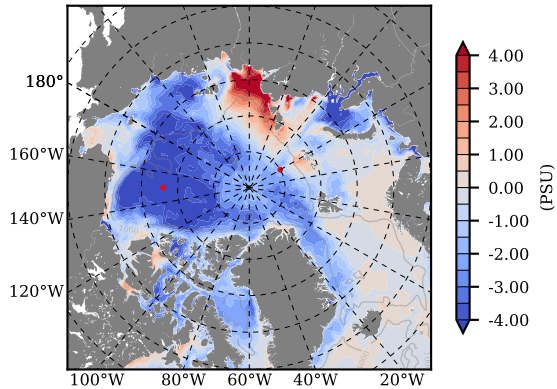

ILBOXE59 mean Temp diff with init. state over 1995
@ depth 0 m

ILBOXE59 mean Temp diff with init. state over 1995
@ depth 97 m

ILBOXE59 mean Sal diff with init. state over 1995
@ depth 0 m

ILBOXE59 mean Sal diff with init. state over 1995
@ depth 97 m