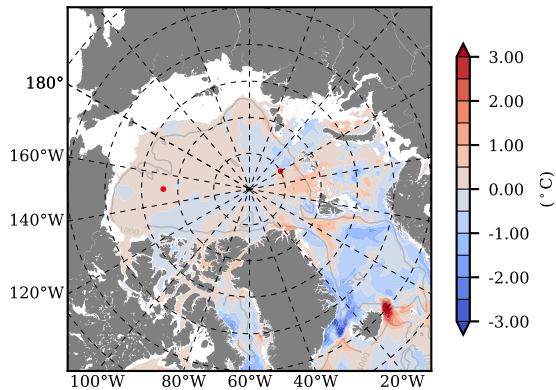

ILBOXE59 mean Temp diff with init. state over 1995
@ depth 0 m

ILBOXE59 mean Temp diff with init. state over 1995
@ depth 97 m

ILBOXE59 mean Sal diff with init. state over 1995
@ depth 0 m

ILBOXE59 mean Sal diff with init. state over 1995
@ depth 97 m