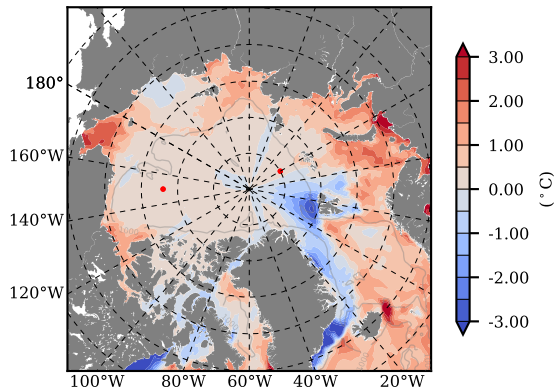

ILBOXE59 mean Temp diff with init. state over 1995
@ depth 0 m

ILBOXE59 mean Temp diff with init. state over 1995
@ depth 97 m

ILBOXE59 mean Sal diff with init. state over 1995
@ depth 0 m

ILBOXE59 mean Sal diff with init. state over 1995
@ depth 97 m