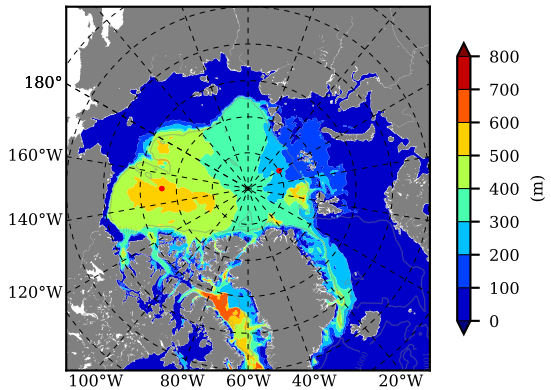

ILBOXE68 AW Max Temp over  
1995

AW Max Temp from  
PHC 3.0

ILBOXE68 AW Max Temp depth

AW Max Temp depth from  
PHC 3.0