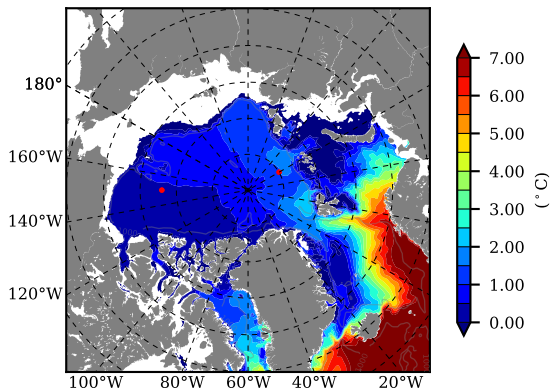

ILBOXE68 AW Max Temp over  
1995

AW Max Temp from  
PHC 3.0

ILBOXE68 AW Max Temp depth

AW Max Temp depth from  
PHC 3.0