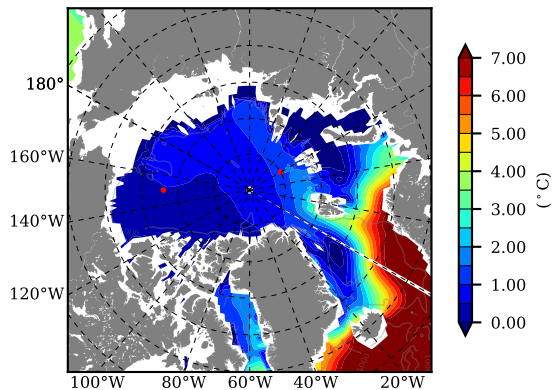

ILBOXE68 AW Max Temp over  
1995

AW Max Temp from  
PHC 3.0

ILBOXE68 AW Max Temp depth

AW Max Temp depth from  
PHC 3.0