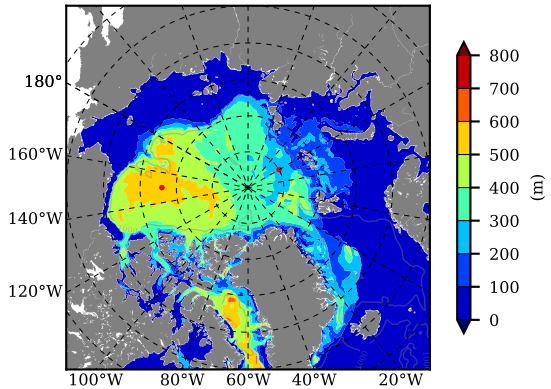

ILBOXE68 AW Max Temp over
1996

AW Max Temp from
PHC 3.0

ILBOXE68 AW Max Temp depth

AW Max Temp depth from
PHC 3.0