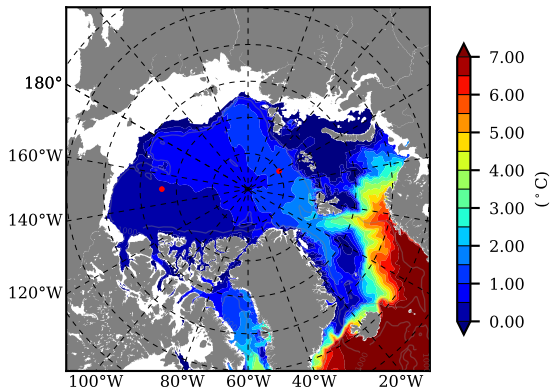

ILBOXE68 AW Max Temp over
1996

AW Max Temp from
PHC 3.0

ILBOXE68 AW Max Temp depth

AW Max Temp depth from
PHC 3.0