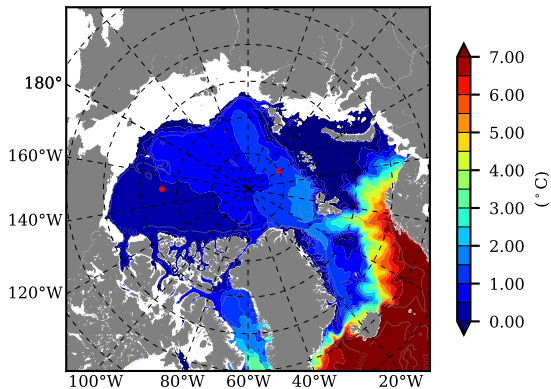

ILBOXE68 AW Max Temp over  
1997

AW Max Temp from  
PHC 3.0

ILBOXE68 AW Max Temp depth

AW Max Temp depth from  
PHC 3.0