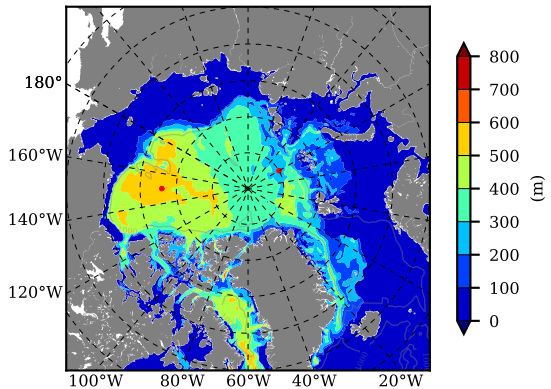

ILBOXE68 AW Max Temp over  
1997

AW Max Temp from  
PHC 3.0

ILBOXE68 AW Max Temp depth

AW Max Temp depth from  
PHC 3.0