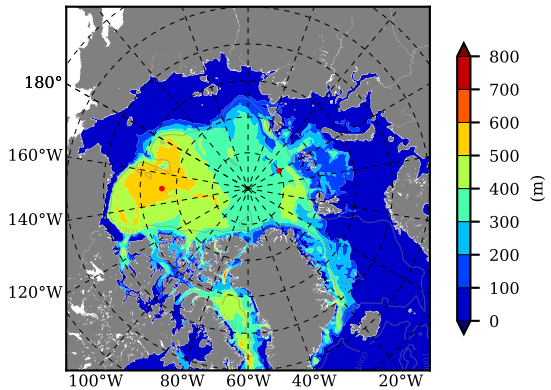

ILBOXE68 AW Max Temp over
1998

AW Max Temp from
PHC 3.0

ILBOXE68 AW Max Temp depth

AW Max Temp depth from
PHC 3.0