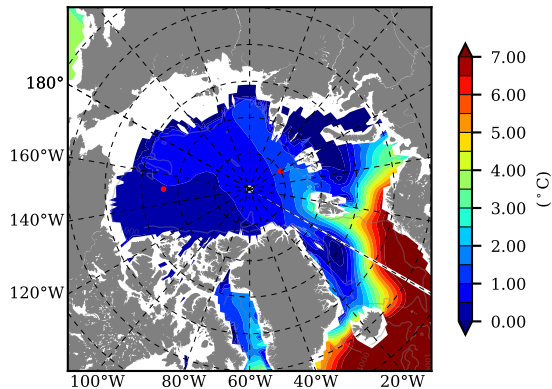

ILBOXE68 AW Max Temp over
1998

AW Max Temp from
PHC 3.0

ILBOXE68 AW Max Temp depth

AW Max Temp depth from
PHC 3.0