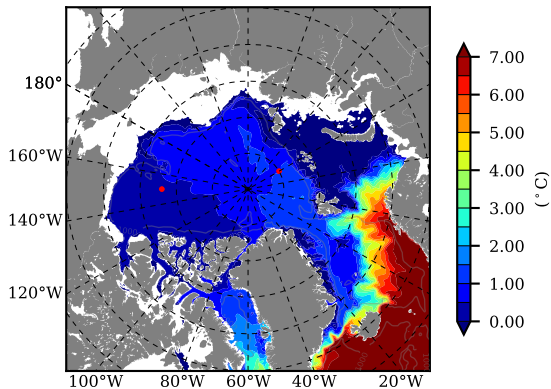

ILBOXE68 AW Max Temp over
1998

AW Max Temp from
PHC 3.0

ILBOXE68 AW Max Temp depth

AW Max Temp depth from
PHC 3.0