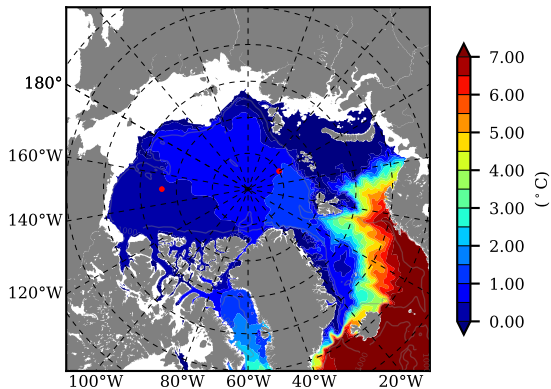

ILBOXE68 AW Max Temp over
1999

AW Max Temp from
PHC 3.0

ILBOXE68 AW Max Temp depth

AW Max Temp depth from
PHC 3.0