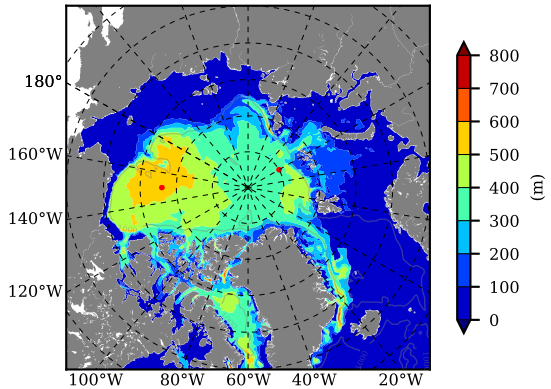

ILBOXE68 AW Max Temp over
1999

AW Max Temp from
PHC 3.0

ILBOXE68 AW Max Temp depth

AW Max Temp depth from
PHC 3.0