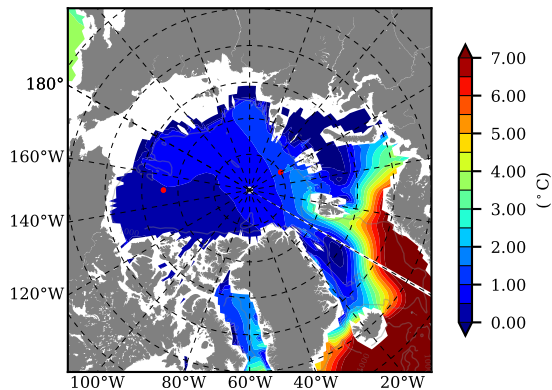

ILBOXE68 AW Max Temp over  
2000

AW Max Temp from  
PHC 3.0

ILBOXE68 AW Max Temp depth

AW Max Temp depth from  
PHC 3.0