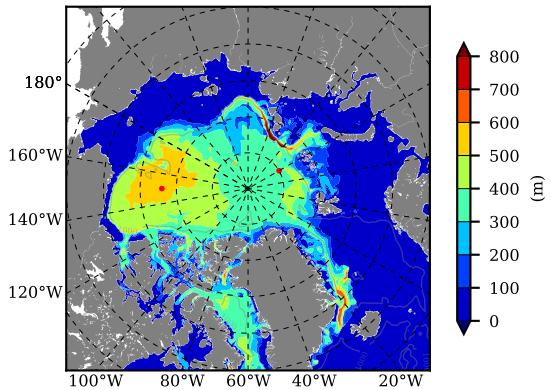

ILBOXE68 AW Max Temp over  
2000

AW Max Temp from  
PHC 3.0

ILBOXE68 AW Max Temp depth

AW Max Temp depth from  
PHC 3.0