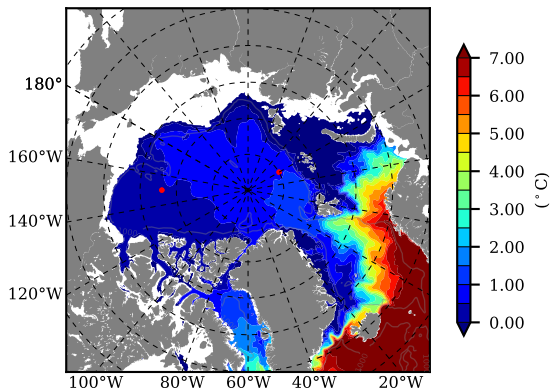

ILBOXE68 AW Max Temp over  
2000

AW Max Temp from  
PHC 3.0

ILBOXE68 AW Max Temp depth

AW Max Temp depth from  
PHC 3.0