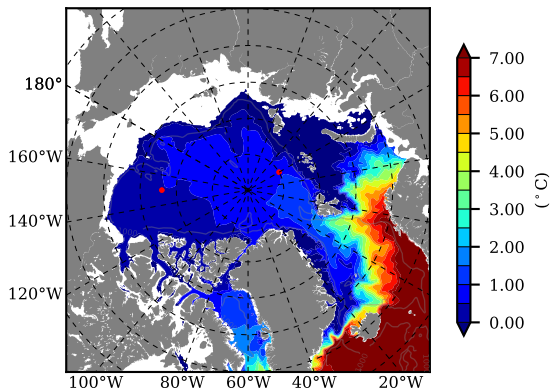

ILBOXE68 AW Max Temp over  
2001

AW Max Temp from  
PHC 3.0

ILBOXE68 AW Max Temp depth

AW Max Temp depth from  
PHC 3.0