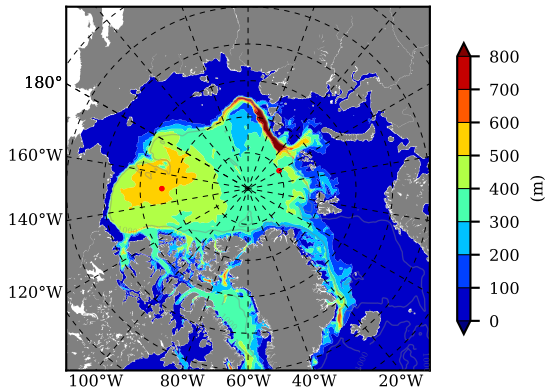

ILBOXE68 AW Max Temp over  
2001

AW Max Temp from  
PHC 3.0

ILBOXE68 AW Max Temp depth

AW Max Temp depth from  
PHC 3.0