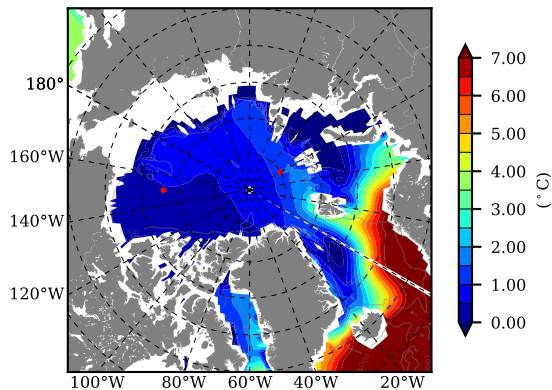

ILBOXE68 AW Max Temp over  
2001

AW Max Temp from  
PHC 3.0

ILBOXE68 AW Max Temp depth

AW Max Temp depth from  
PHC 3.0