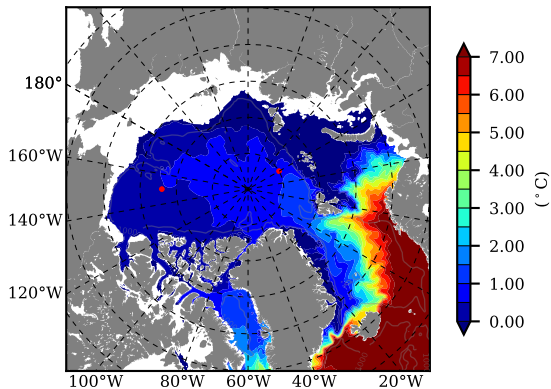

ILBOXE68 AW Max Temp over
2002

AW Max Temp from
PHC 3.0

ILBOXE68 AW Max Temp depth

AW Max Temp depth from
PHC 3.0