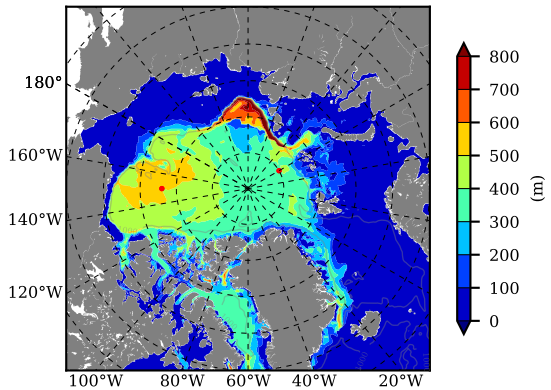

ILBOXE68 AW Max Temp over
2002

AW Max Temp from
PHC 3.0

ILBOXE68 AW Max Temp depth

AW Max Temp depth from
PHC 3.0