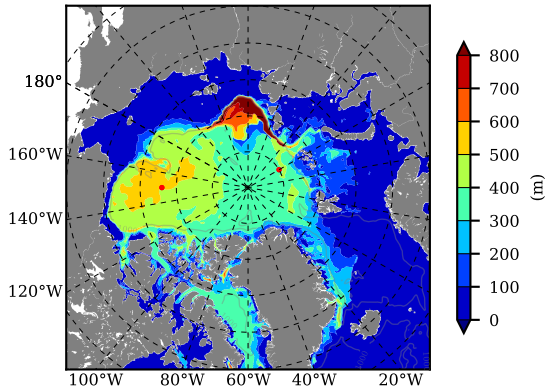

ILBOXE68 AW Max Temp over
2003

AW Max Temp from
PHC 3.0

ILBOXE68 AW Max Temp depth

AW Max Temp depth from
PHC 3.0