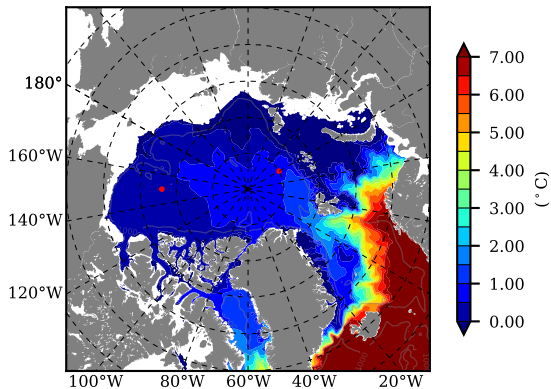

ILBOXE68 AW Max Temp over
2003

AW Max Temp from
PHC 3.0

ILBOXE68 AW Max Temp depth

AW Max Temp depth from
PHC 3.0