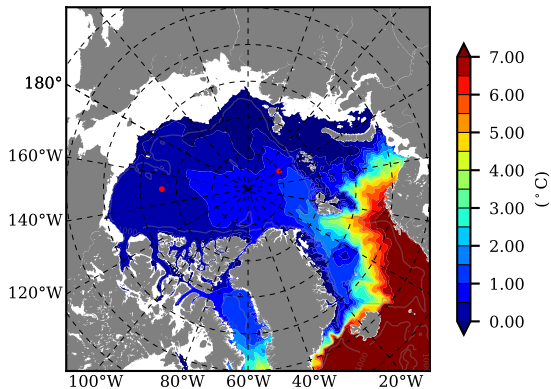

ILBOXE68 AW Max Temp over  
2004

AW Max Temp from  
PHC 3.0

ILBOXE68 AW Max Temp depth

AW Max Temp depth from  
PHC 3.0