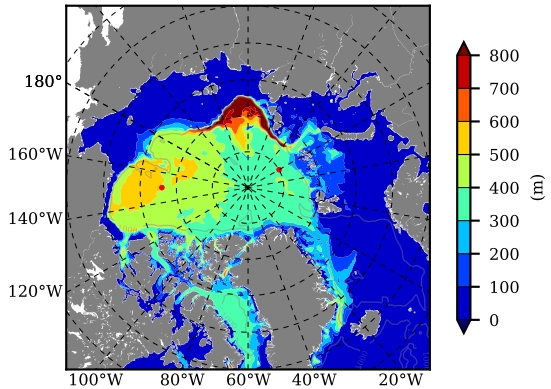

ILBOXE68 AW Max Temp over  
2004

AW Max Temp from  
PHC 3.0

ILBOXE68 AW Max Temp depth

AW Max Temp depth from  
PHC 3.0