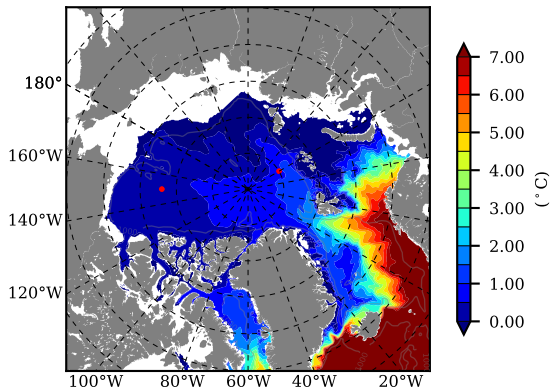

ILBOXE68 AW Max Temp over  
2005

AW Max Temp from  
PHC 3.0

ILBOXE68 AW Max Temp depth

AW Max Temp depth from  
PHC 3.0