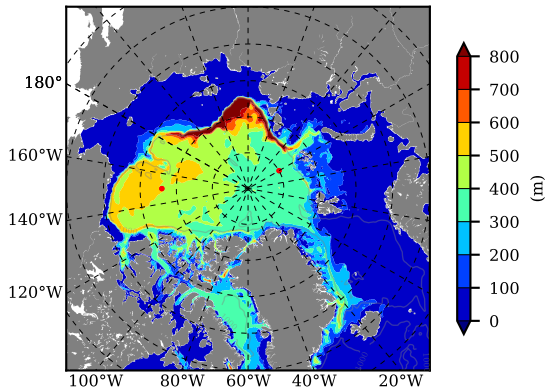

ILBOXE68 AW Max Temp over  
2005

AW Max Temp from  
PHC 3.0

ILBOXE68 AW Max Temp depth

AW Max Temp depth from  
PHC 3.0