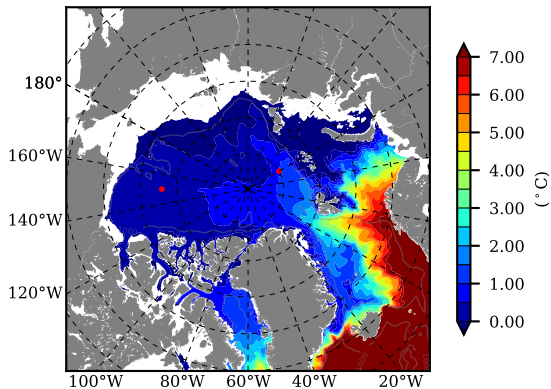

ILBOXE68 AW Max Temp over
2006

AW Max Temp from
PHC 3.0

ILBOXE68 AW Max Temp depth

AW Max Temp depth from
PHC 3.0