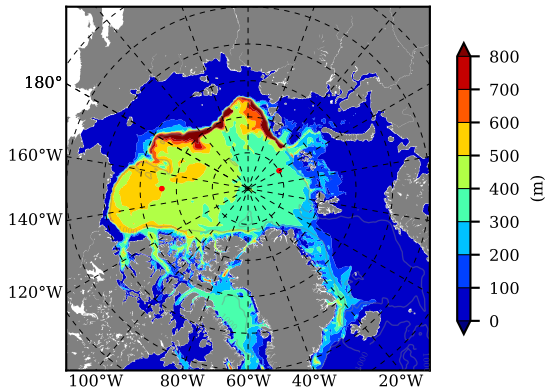

ILBOXE68 AW Max Temp over
2006

AW Max Temp from
PHC 3.0

ILBOXE68 AW Max Temp depth

AW Max Temp depth from
PHC 3.0