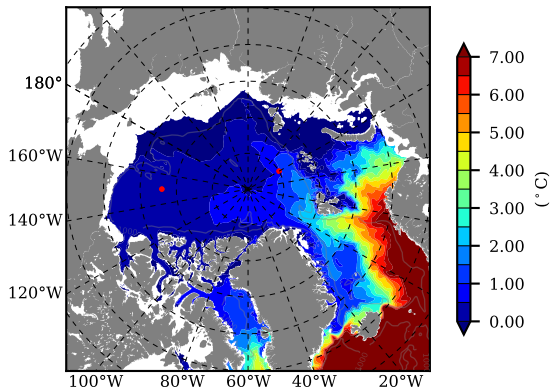

ILBOXE68 AW Max Temp over
2007

AW Max Temp from
PHC 3.0

ILBOXE68 AW Max Temp depth

AW Max Temp depth from
PHC 3.0