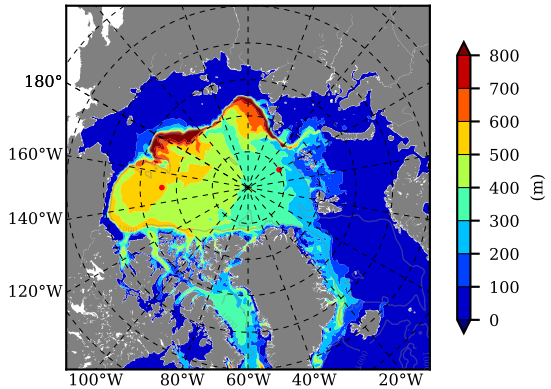

ILBOXE68 AW Max Temp over
2007

AW Max Temp from
PHC 3.0

ILBOXE68 AW Max Temp depth

AW Max Temp depth from
PHC 3.0