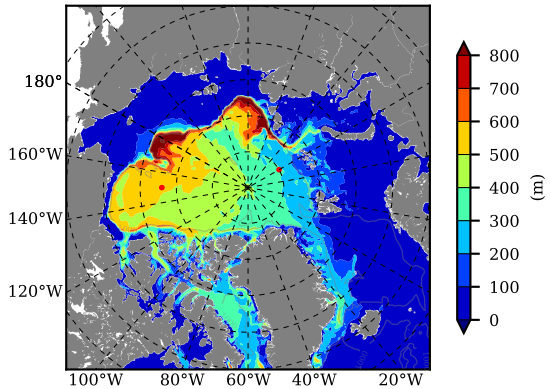

ILBOXE68 AW Max Temp over
2008

AW Max Temp from
PHC 3.0

ILBOXE68 AW Max Temp depth

AW Max Temp depth from
PHC 3.0