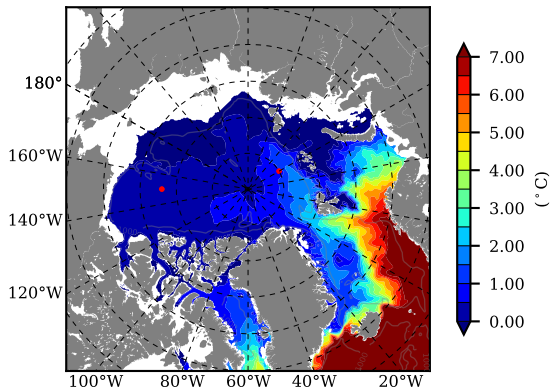

ILBOXE68 AW Max Temp over
2008

AW Max Temp from
PHC 3.0

ILBOXE68 AW Max Temp depth

AW Max Temp depth from
PHC 3.0