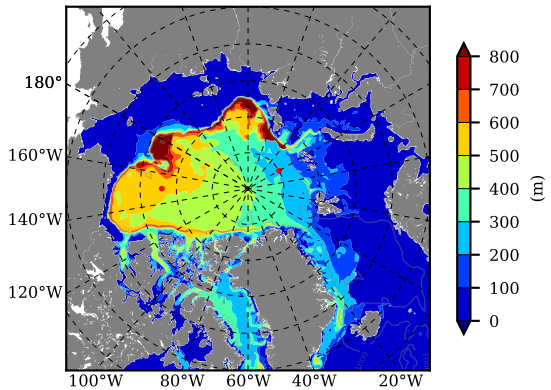

ILBOXE68 AW Max Temp over
2009

AW Max Temp from
PHC 3.0

ILBOXE68 AW Max Temp depth

AW Max Temp depth from
PHC 3.0