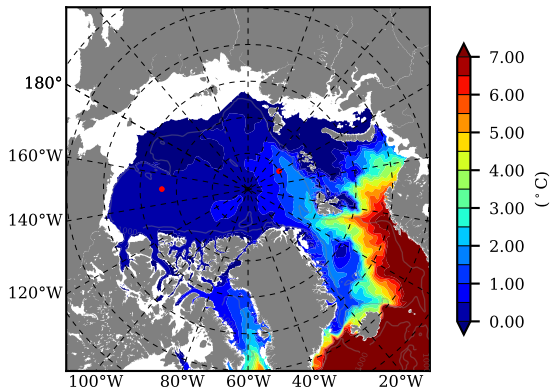

ILBOXE68 AW Max Temp over
2009

AW Max Temp from
PHC 3.0

ILBOXE68 AW Max Temp depth

AW Max Temp depth from
PHC 3.0