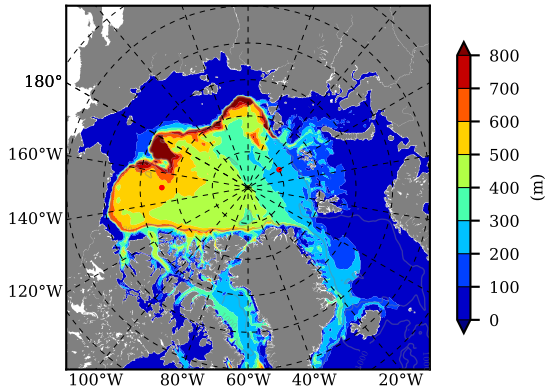

ILBOXE68 AW Max Temp over
2010

AW Max Temp from
PHC 3.0

ILBOXE68 AW Max Temp depth

AW Max Temp depth from
PHC 3.0