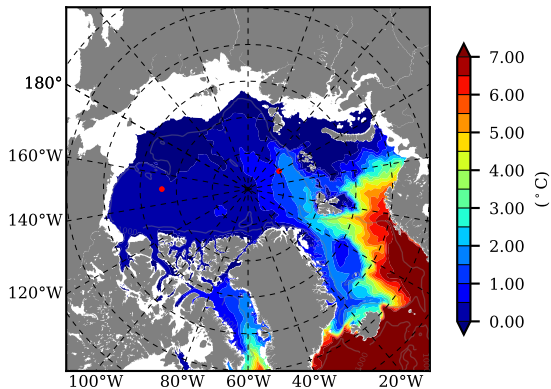

ILBOXE68 AW Max Temp over
2010

AW Max Temp from
PHC 3.0

ILBOXE68 AW Max Temp depth

AW Max Temp depth from
PHC 3.0