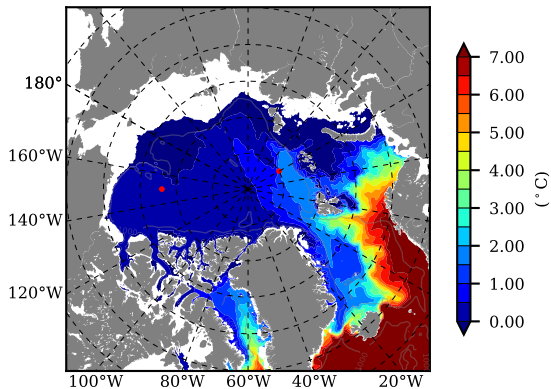

ILBOXE68 AW Max Temp over
2011

AW Max Temp from
PHC 3.0

ILBOXE68 AW Max Temp depth

AW Max Temp depth from
PHC 3.0