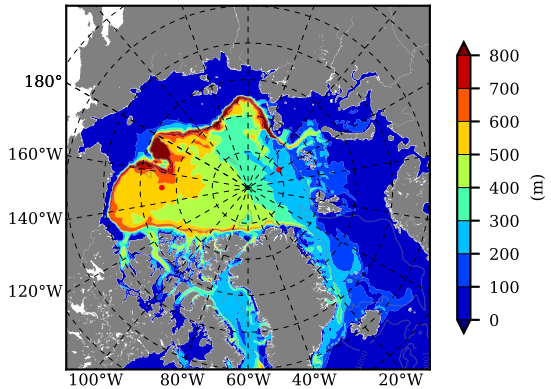

ILBOXE68 AW Max Temp over
2011

AW Max Temp from
PHC 3.0

ILBOXE68 AW Max Temp depth

AW Max Temp depth from
PHC 3.0