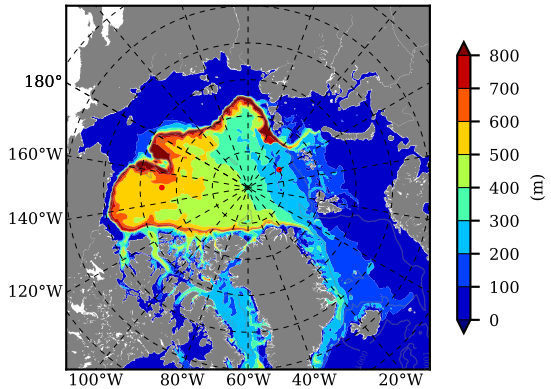

ILBOXE68 AW Max Temp over  
2012

AW Max Temp from  
PHC 3.0

ILBOXE68 AW Max Temp depth

AW Max Temp depth from  
PHC 3.0