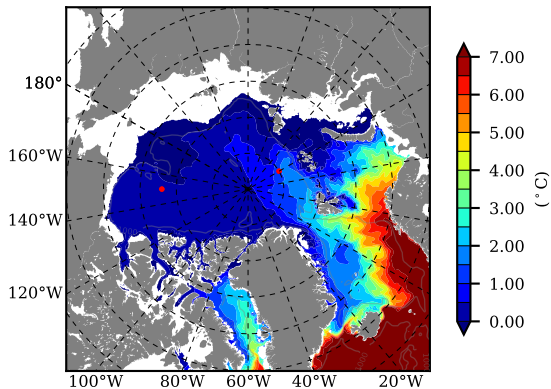

ILBOXE68 AW Max Temp over  
2012

AW Max Temp from  
PHC 3.0

ILBOXE68 AW Max Temp depth

AW Max Temp depth from  
PHC 3.0