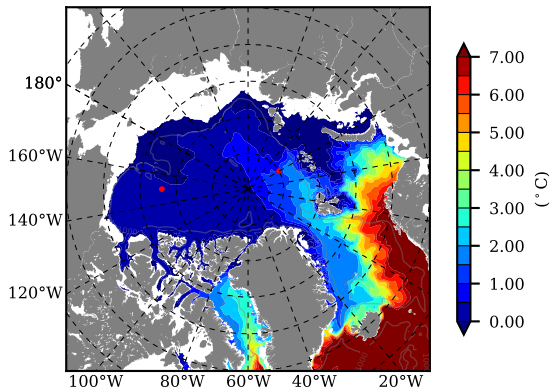

ILBOXE68 AW Max Temp over
2013

AW Max Temp from
PHC 3.0

ILBOXE68 AW Max Temp depth

AW Max Temp depth from
PHC 3.0