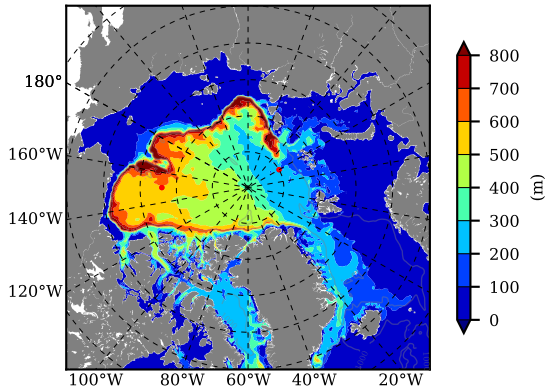

ILBOXE68 AW Max Temp over
2013

AW Max Temp from
PHC 3.0

ILBOXE68 AW Max Temp depth

AW Max Temp depth from
PHC 3.0