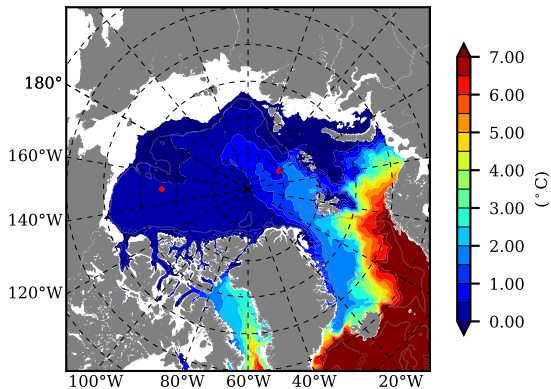

ILBOXE68 AW Max Temp over  
2014

AW Max Temp from  
PHC 3.0

ILBOXE68 AW Max Temp depth

AW Max Temp depth from  
PHC 3.0