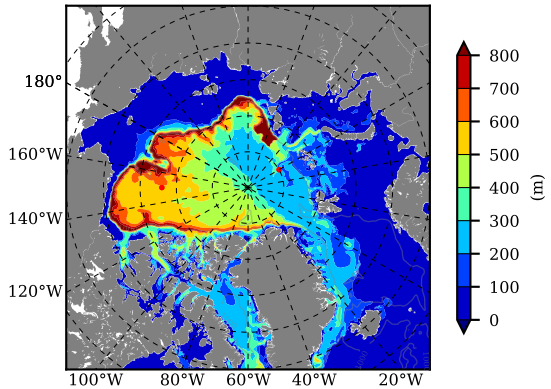

ILBOXE68 AW Max Temp over  
2014

AW Max Temp from  
PHC 3.0

ILBOXE68 AW Max Temp depth

AW Max Temp depth from  
PHC 3.0