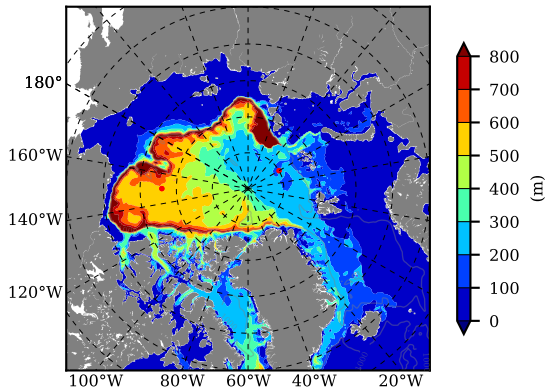

ILBOXE68 AW Max Temp over  
2015

AW Max Temp from  
PHC 3.0

ILBOXE68 AW Max Temp depth

AW Max Temp depth from  
PHC 3.0