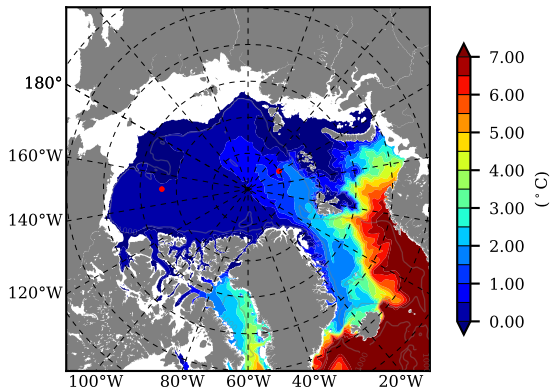

ILBOXE68 AW Max Temp over  
2015

AW Max Temp from  
PHC 3.0

ILBOXE68 AW Max Temp depth

AW Max Temp depth from  
PHC 3.0