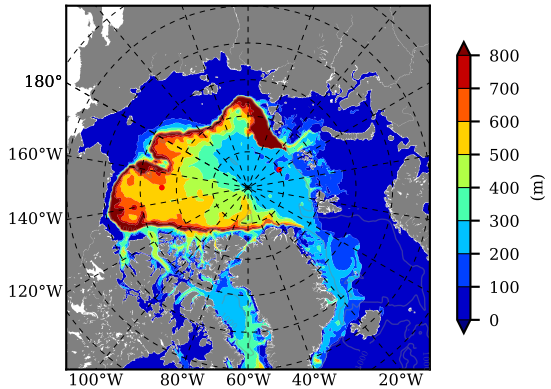

ILBOXE68 AW Max Temp over
2016

AW Max Temp from
PHC 3.0

ILBOXE68 AW Max Temp depth

AW Max Temp depth from
PHC 3.0