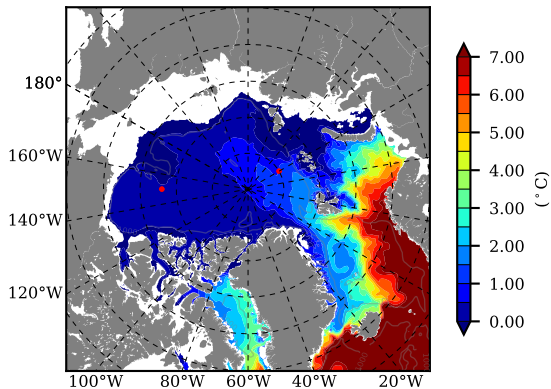

ILBOXE68 AW Max Temp over
2016

AW Max Temp from
PHC 3.0

ILBOXE68 AW Max Temp depth

AW Max Temp depth from
PHC 3.0