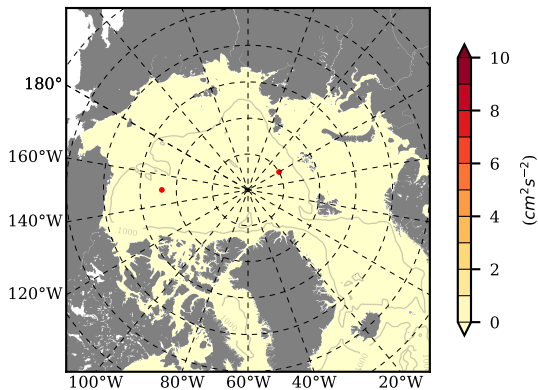

ILBOXE68 mean EKE @ 0 m over
1998

Mean EKE from Armitage et al. 2017
2003-2014

mean EKE @ 97 m

mean PSI over
1998