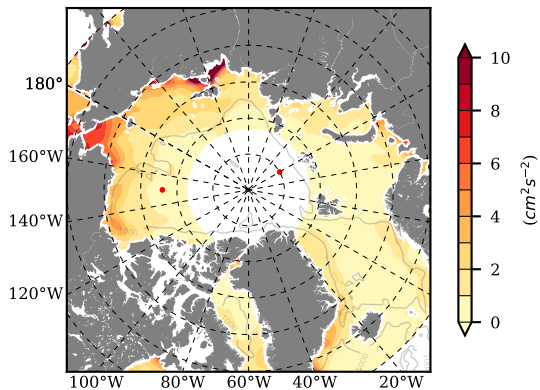

ILBOXE68 mean EKE @ 0 m over
1998

Mean EKE from Armitage et al. 2017
2003-2014

mean EKE @ 97 m

mean PSI over
1998