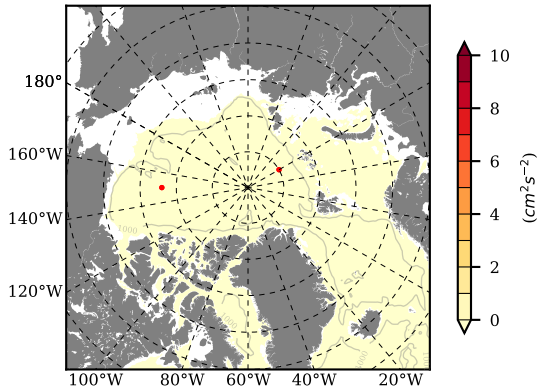

ILBOXE68 mean EKE @ 0 m over
1998

Mean EKE from Armitage et al. 2017
2003-2014

mean EKE @ 97 m

mean PSI over
1998