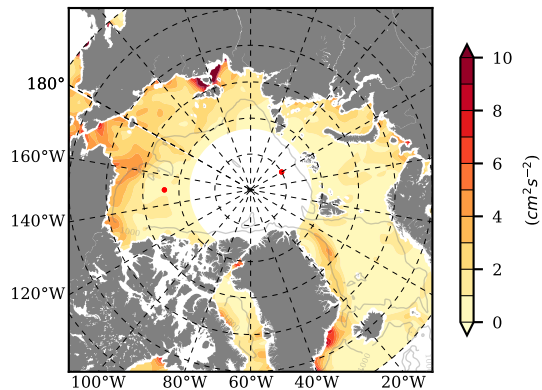

ILBOXE68 mean EKE @ 0 m over
2003

Mean EKE from Armitage et al. 2017
2003

mean EKE @ 97 m

mean PSI over
2003