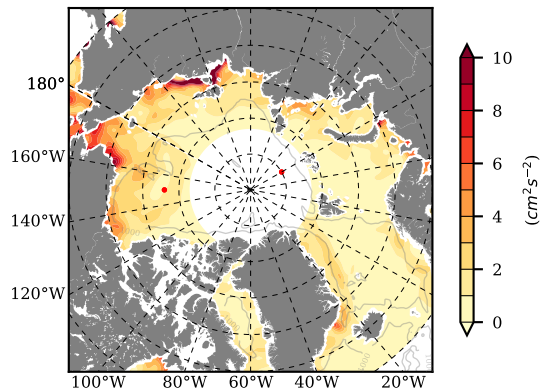

ILBOXE68 mean EKE @ 0 m over
2004

Mean EKE from Armitage et al. 2017
2004

mean EKE @ 97 m

mean PSI over
2004