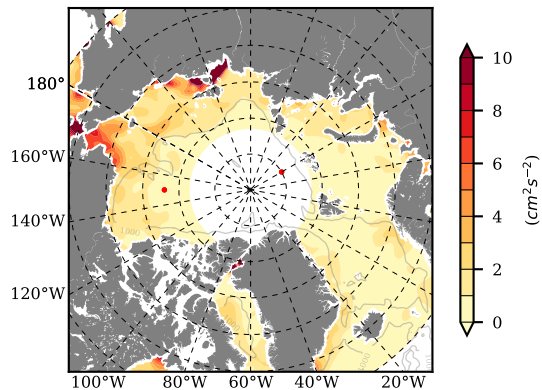

ILBOXE68 mean EKE @ 0 m over
2005

Mean EKE from Armitage et al. 2017
2005

mean EKE @ 97 m

mean PSI over
2005