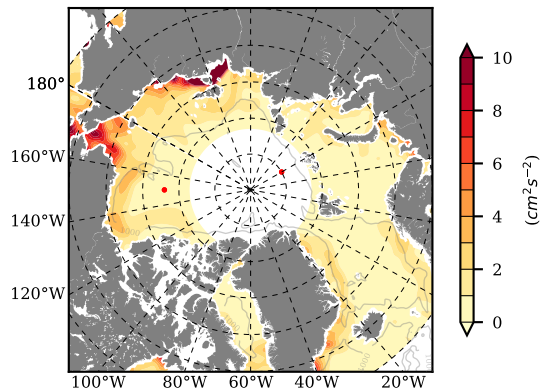

ILBOXE68 mean EKE @ 0 m over  
2006

Mean EKE from Armitage et al. 2017  
2006

mean EKE @ 97 m

mean PSI over  
2006