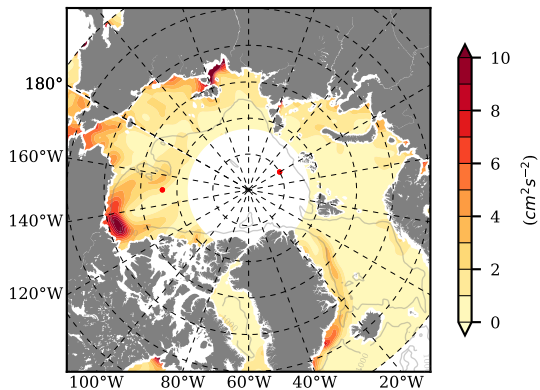

ILBOXE68 mean EKE @ 0 m over
2007

Mean EKE from Armitage et al. 2017
2007

mean EKE @ 97 m

mean PSI over
2007