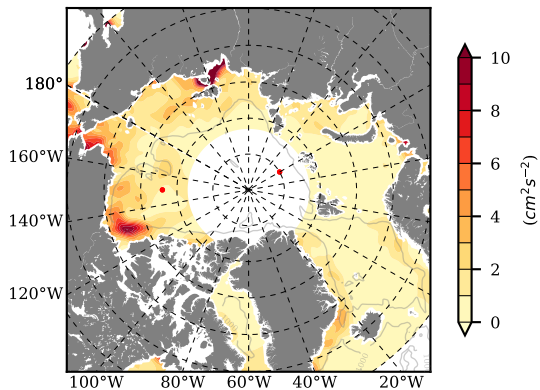

ILBOXE68 mean EKE @ 0 m over
2008

Mean EKE from Armitage et al. 2017
2008

mean EKE @ 97 m

mean PSI over
2008