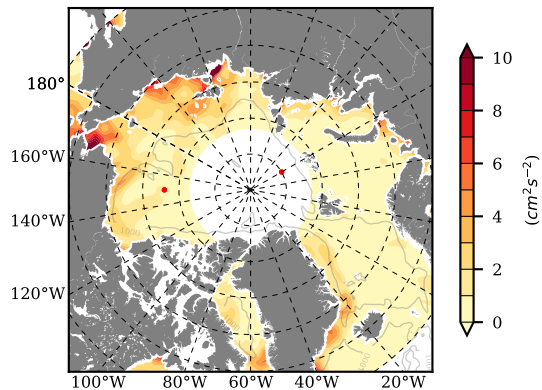

ILBOXE68 mean EKE @ 0 m over
2009

Mean EKE from Armitage et al. 2017
2009

mean EKE @ 97 m

mean PSI over
2009