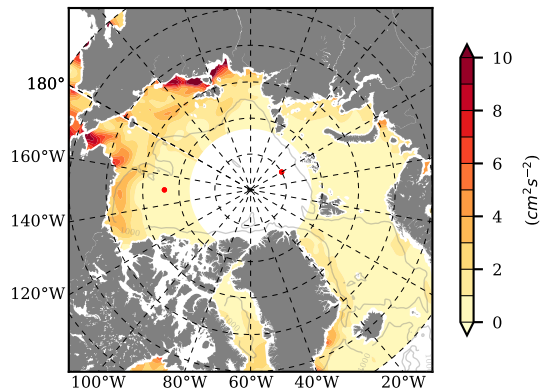

ILBOXE68 mean EKE @ 0 m over  
2010

Mean EKE from Armitage et al. 2017  
2010

mean EKE @ 97 m

mean PSI over  
2010