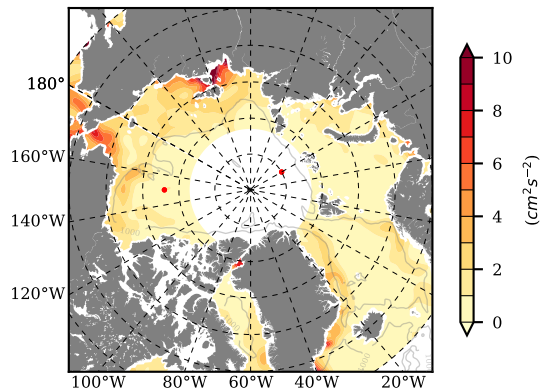

ILBOXE68 mean EKE @ 0 m over  
2011

Mean EKE from Armitage et al. 2017  
2011

mean EKE @ 97 m

mean PSI over  
2011