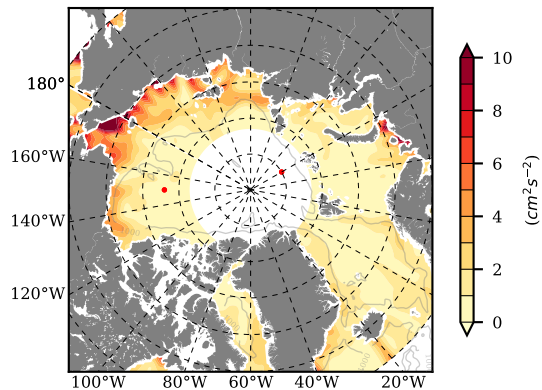

ILBOXE68 mean EKE @ 0 m over  
2012

Mean EKE from Armitage et al. 2017  
2012

mean EKE @ 97 m

mean PSI over  
2012