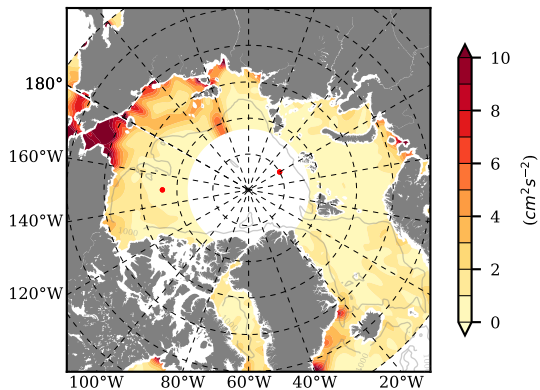

ILBOXE68 mean EKE @ 0 m over
2014

Mean EKE from Armitage et al. 2017
2014

mean EKE @ 97 m

mean PSI over
2014