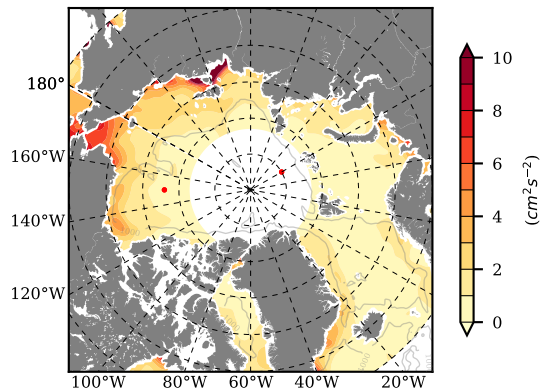

ILBOXE68 mean EKE @ 0 m over
2016

Mean EKE from Armitage et al. 2017
2003-2014

mean EKE @ 97 m

mean PSI over
2016