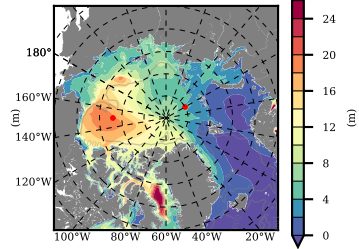

ILBOXE68 mean FWC (m) over 1995

Mean FWC (m) from BG Obs Sys. (Proshutinsky et al. GRL2018) over year 2003-2017

Mean FWC (m) from Init State

ILBOXE68 mean SSH anomaly

Mean DOT from Armitage et al. 2017 2003-2014