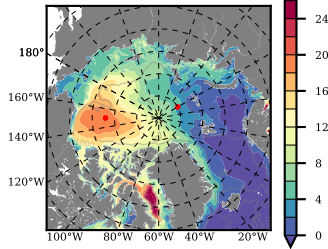

ILBOXE68 mean FWC (m) over 1995

Mean FWC (m) from BG Obs Sys. (Proshutinsky et al. GRL2018) over year 2003-2017

Mean FWC (m) from Init State

ILBOXE68 mean SSH anomaly

Mean DOT from Armitage et al. 2017 2003-2014