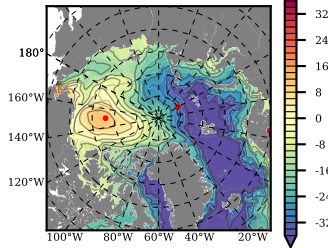

ILBOXE68 mean FWC (m) over 1995

Mean FWC (m) from BG Obs Sys. (Proshutinsky et al. GRL2018) over year 2003-2017

Mean FWC (m) from Init State

ILBOXE68 mean SSH anomaly

Mean DOT from Armitage et al. 2017 2003-2014