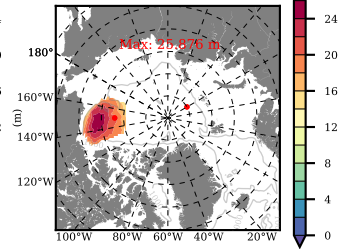

ILBOXE68 mean FWC (m) over 1995

Mean FWC (m) from BG Obs Sys. (Proshutinsky et al. GRL2018) over year 2003-2017

Mean FWC (m) from Init State

ILBOXE68 mean SSH anomaly

Mean DOT from Armitage et al. 2017 2003-2014