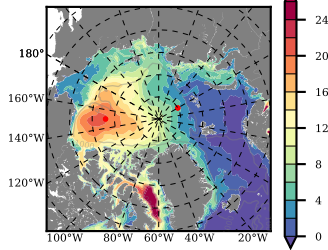

ILBOXE68 mean FWC (m) over 1996

Mean FWC (m) from BG Obs Sys. (Proshutinsky et al. GRL2018) over year 2003-2017

Mean FWC (m) from Init State

ILBOXE68 mean SSH anomaly

Mean DOT from Armitage et al. 2017 2003-2014