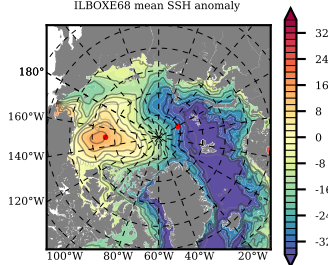

ILBOXE68 mean FWC (m) over 1996

Mean FWC (m) from BG Obs Sys. (Proshutinsky et al. GRL2018) over year 2003-2017

Mean FWC (m) from Init State

ILBOXE68 mean SSH anomaly

Mean DOT from Armitage et al. 2017 2003-2014