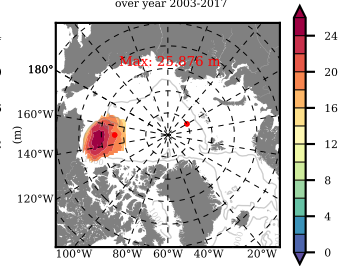

ILBOXE68 mean FWC (m) over 1997

Mean FWC (m) from BG Obs Sys. (Proshutinsky et al. GRL2018) over year 2003-2017

Mean FWC (m) from Init State

ILBOXE68 mean SSH anomaly

Mean DOT from Armitage et al. 2017 2003-2014