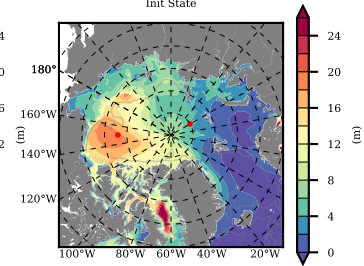

ILBOXE68 mean FWC (m) over 1997

Mean FWC (m) from BG Obs Sys. (Proshutinsky et al. GRL2018) over year 2003-2017

Mean FWC (m) from Init State

ILBOXE68 mean SSH anomaly

Mean DOT from Armitage et al. 2017 2003-2014