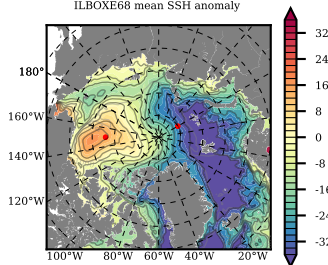

ILBOXE68 mean FWC (m) over 1997

Mean FWC (m) from BG Obs Sys. (Proshutinsky et al. GRL2018) over year 2003-2017

Mean FWC (m) from Init State

ILBOXE68 mean SSH anomaly

Mean DOT from Armitage et al. 2017 2003-2014