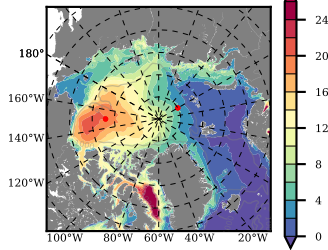

ILBOXE68 mean FWC (m) over 1997

Mean FWC (m) from BG Obs Sys. (Proshutinsky et al. GRL2018) over year 2003-2017

Mean FWC (m) from Init State

ILBOXE68 mean SSH anomaly

Mean DOT from Armitage et al. 2017 2003-2014