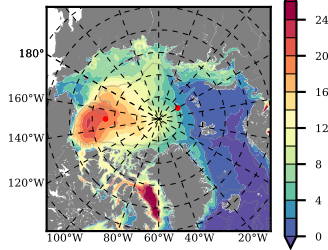

ILBOXE68 mean FWC (m) over 1998

Mean FWC (m) from BG Obs Sys. (Proshutinsky et al. GRL2018) over year 2003-2017

Mean FWC (m) from Init State

ILBOXE68 mean SSH anomaly

Mean DOT from Armitage et al. 2017 2003-2014