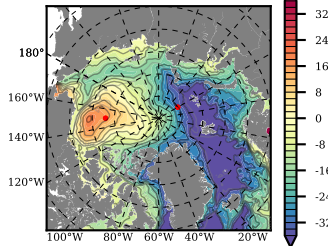

ILBOXE68 mean FWC (m) over 1998

Mean FWC (m) from BG Obs Sys. (Proshutinsky et al. GRL2018) over year 2003-2017

Mean FWC (m) from Init State

ILBOXE68 mean SSH anomaly

Mean DOT from Armitage et al. 2017 2003-2014