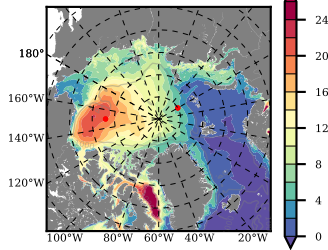

ILBOXE68 mean FWC (m) over 1999

Mean FWC (m) from BG Obs Sys. (Proshutinsky et al. GRL2018) over year 2003-2017

Mean FWC (m) from Init State

ILBOXE68 mean SSH anomaly

Mean DOT from Armitage et al. 2017 2003-2014