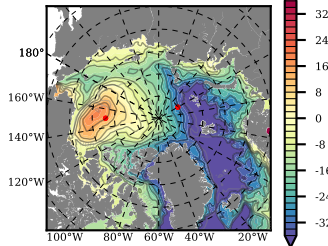

ILBOXE68 mean FWC (m) over 1999

Mean FWC (m) from BG Obs Sys. (Proshutinsky et al. GRL2018) over year 2003-2017

Mean FWC (m) from Init State

ILBOXE68 mean SSH anomaly

Mean DOT from Armitage et al. 2017 2003-2014