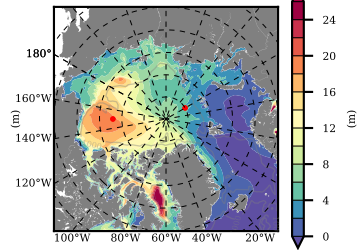

ILBOXE68 mean FWC (m) over 1999

Mean FWC (m) from BG Obs Sys. (Proshutinsky et al. GRL2018) over year 2003-2017

Mean FWC (m) from Init State

ILBOXE68 mean SSH anomaly

Mean DOT from Armitage et al. 2017 2003-2014