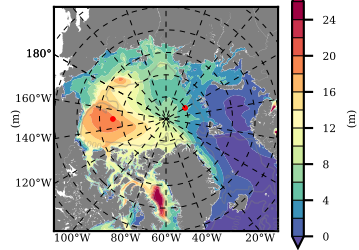

ILBOXE68 mean FWC (m) over 2000

Mean FWC (m) from BG Obs Sys. (Proshutinsky et al. GRL2018) over year 2003-2017

Mean FWC (m) from Init State

ILBOXE68 mean SSH anomaly

Mean DOT from Armitage et al. 2017 2003-2014