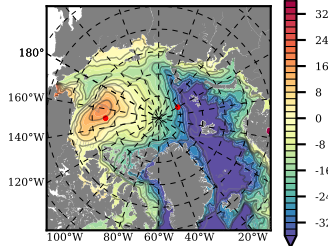

ILBOXE68 mean FWC (m) over 2000

Mean FWC (m) from BG Obs Sys. (Proshutinsky et al. GRL2018) over year 2003-2017

Mean FWC (m) from Init State

ILBOXE68 mean SSH anomaly

Mean DOT from Armitage et al. 2017 2003-2014