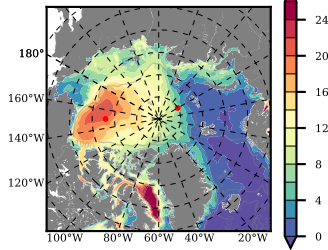

ILBOXE68 mean FWC (m) over 2000

Mean FWC (m) from BG Obs Sys. (Proshutinsky et al. GRL2018) over year 2003-2017

Mean FWC (m) from Init State

ILBOXE68 mean SSH anomaly

Mean DOT from Armitage et al. 2017 2003-2014