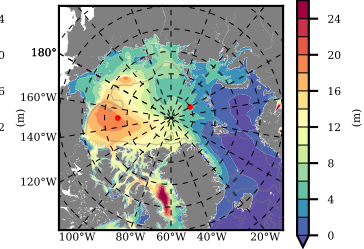

ILBOXE68 mean FWC (m) over 2001

Mean FWC (m) from BG Obs Sys. (Proshutinsky et al. GRL2018) over year 2003-2017

Mean FWC (m) from Init State

ILBOXE68 mean SSH anomaly

Mean DOT from Armitage et al. 2017 2003-2014