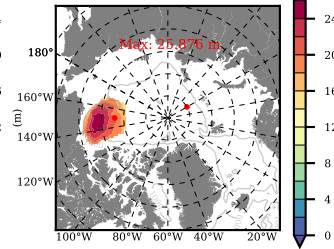

ILBOXE68 mean FWC (m) over 2001

Mean FWC (m) from BG Obs Sys. (Proshutinsky et al. GRL2018) over year 2003-2017

Mean FWC (m) from Init State

ILBOXE68 mean SSH anomaly

Mean DOT from Armitage et al. 2017 2003-2014