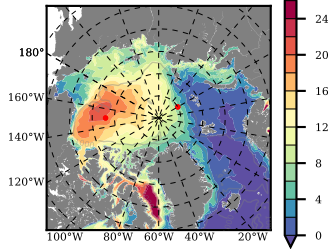

ILBOXE68 mean FWC (m) over 2001

Mean FWC (m) from BG Obs Sys. (Proshutinsky et al. GRL2018) over year 2003-2017

Mean FWC (m) from Init State

ILBOXE68 mean SSH anomaly

Mean DOT from Armitage et al. 2017 2003-2014