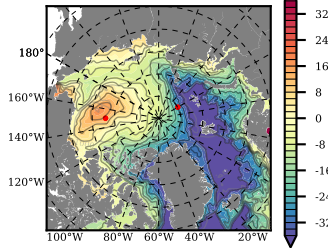

ILBOXE68 mean FWC (m) over 2001

Mean FWC (m) from BG Obs Sys. (Proshutinsky et al. GRL2018) over year 2003-2017

Mean FWC (m) from Init State

ILBOXE68 mean SSH anomaly

Mean DOT from Armitage et al. 2017 2003-2014