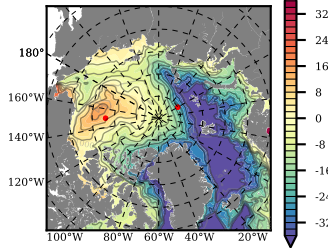

ILBOXE68 mean FWC (m) over 2002

Mean FWC (m) from BG Obs Sys. (Proshutinsky et al. GRL2018) over year 2003-2017

Mean FWC (m) from Init State

ILBOXE68 mean SSH anomaly

Mean DOT from Armitage et al. 2017 2003-2014