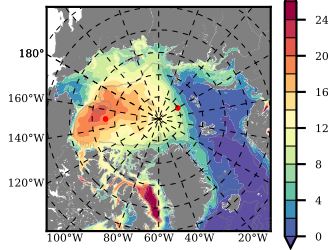

ILBOXE68 mean FWC (m) over 2002

Mean FWC (m) from BG Obs Sys. (Proshutinsky et al. GRL2018) over year 2003-2017

Mean FWC (m) from Init State

ILBOXE68 mean SSH anomaly

Mean DOT from Armitage et al. 2017 2003-2014