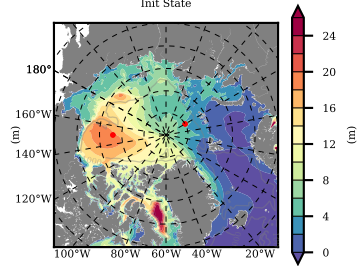

ILBOXE68 mean FWC (m) over 2003

Mean FWC (m) from BG Obs Sys. (Proshutinsky et al. GRL2018) over year 2003

Mean FWC (m) from Init State

ILBOXE68 mean SSH anomaly

Mean DOT from Armitage et al. 2017 2003