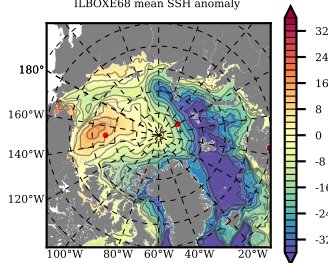

ILBOXE68 mean FWC (m) over 2003

Mean FWC (m) from BG Obs Sys. (Proshutinsky et al. GRL2018) over year 2003

Mean FWC (m) from Init State

ILBOXE68 mean SSH anomaly

Mean DOT from Armitage et al. 2017 2003