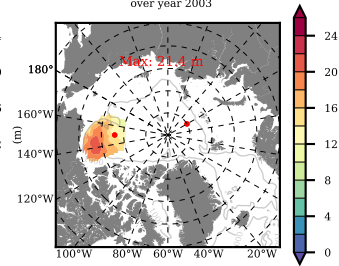

ILBOXE68 mean FWC (m) over 2003

Mean FWC (m) from BG Obs Sys. (Proshutinsky et al. GRL2018) over year 2003

Mean FWC (m) from Init State

ILBOXE68 mean SSH anomaly

Mean DOT from Armitage et al. 2017 2003