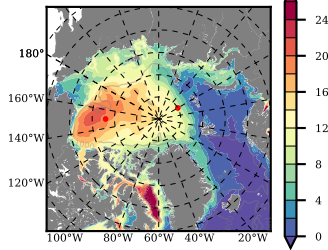

ILBOXE68 mean FWC (m) over 2003

Mean FWC (m) from BG Obs Sys. (Proshutinsky et al. GRL2018) over year 2003

Mean FWC (m) from Init State

ILBOXE68 mean SSH anomaly

Mean DOT from Armitage et al. 2017 2003