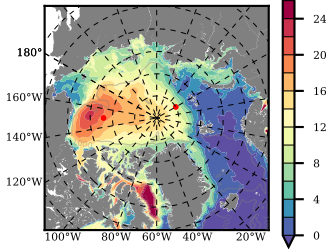

ILBOXE68 mean FWC (m) over 2004

Mean FWC (m) from BG Obs Sys. (Proshutinsky et al. GRL2018) over year 2004

Mean FWC (m) from Init State

ILBOXE68 mean SSH anomaly

Mean DOT from Armitage et al. 2017 2004