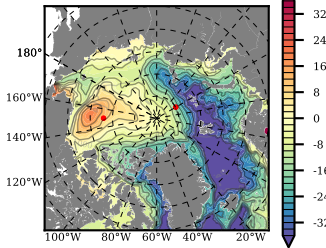

ILBOXE68 mean FWC (m) over 2004

Mean FWC (m) from BG Obs Sys. (Proshutinsky et al. GRL2018) over year 2004

Mean FWC (m) from Init State

ILBOXE68 mean SSH anomaly

Mean DOT from Armitage et al. 2017 2004