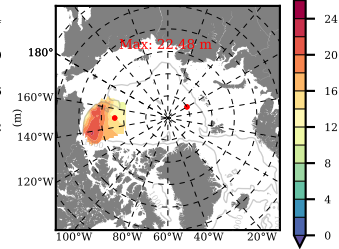

ILBOXE68 mean FWC (m) over 2004

Mean FWC (m) from BG Obs Sys. (Proshutinsky et al. GRL2018) over year 2004

Mean FWC (m) from Init State

ILBOXE68 mean SSH anomaly

Mean DOT from Armitage et al. 2017 2004