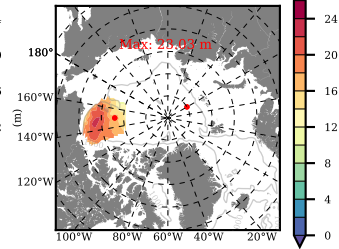

ILBOXE68 mean FWC (m) over 2005

Mean FWC (m) from BG Obs Sys. (Proshutinsky et al. GRL2018) over year 2005

Mean FWC (m) from Init State

ILBOXE68 mean SSH anomaly

Mean DOT from Armitage et al. 2017 2005