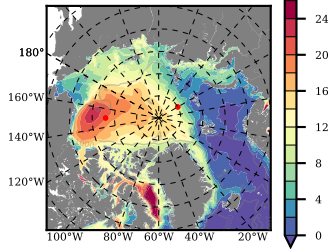

ILBOXE68 mean FWC (m) over 2005

Mean FWC (m) from BG Obs Sys. (Proshutinsky et al. GRL2018) over year 2005

Mean FWC (m) from Init State

ILBOXE68 mean SSH anomaly

Mean DOT from Armitage et al. 2017 2005