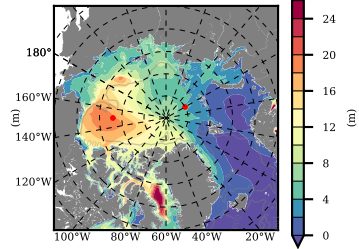

ILBOXE68 mean FWC (m) over 2005

Mean FWC (m) from BG Obs Sys. (Proshutinsky et al. GRL2018) over year 2005

Mean FWC (m) from Init State

ILBOXE68 mean SSH anomaly

Mean DOT from Armitage et al. 2017 2005