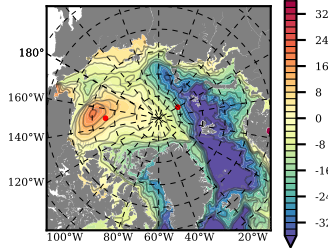

ILBOXE68 mean FWC (m) over 2005

Mean FWC (m) from BG Obs Sys. (Proshutinsky et al. GRL2018) over year 2005

Mean FWC (m) from Init State

ILBOXE68 mean SSH anomaly

Mean DOT from Armitage et al. 2017 2005