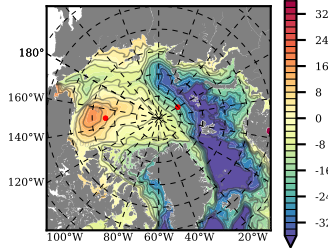

ILBOXE68 mean FWC (m) over 2006

Mean FWC (m) from BG Obs Sys. (Proshutinsky et al. GRL2018) over year 2006

Mean FWC (m) from Init State

ILBOXE68 mean SSH anomaly

Mean DOT from Armitage et al. 2017 2006