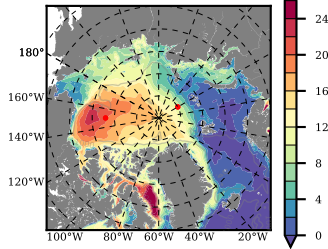

ILBOXE68 mean FWC (m) over 2006

Mean FWC (m) from BG Obs Sys. (Proshutinsky et al. GRL2018) over year 2006

Mean FWC (m) from Init State

ILBOXE68 mean SSH anomaly

Mean DOT from Armitage et al. 2017 2006