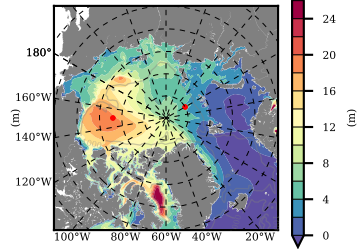

ILBOXE68 mean FWC (m) over 2006

Mean FWC (m) from BG Obs Sys. (Proshutinsky et al. GRL2018) over year 2006

Mean FWC (m) from Init State

ILBOXE68 mean SSH anomaly

Mean DOT from Armitage et al. 2017 2006