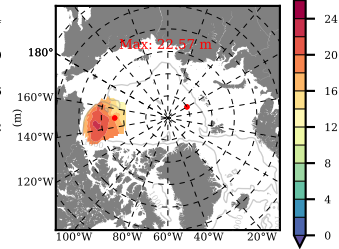

ILBOXE68 mean FWC (m) over 2006

Mean FWC (m) from BG Obs Sys. (Proshutinsky et al. GRL2018) over year 2006

Mean FWC (m) from Init State

ILBOXE68 mean SSH anomaly

Mean DOT from Armitage et al. 2017 2006